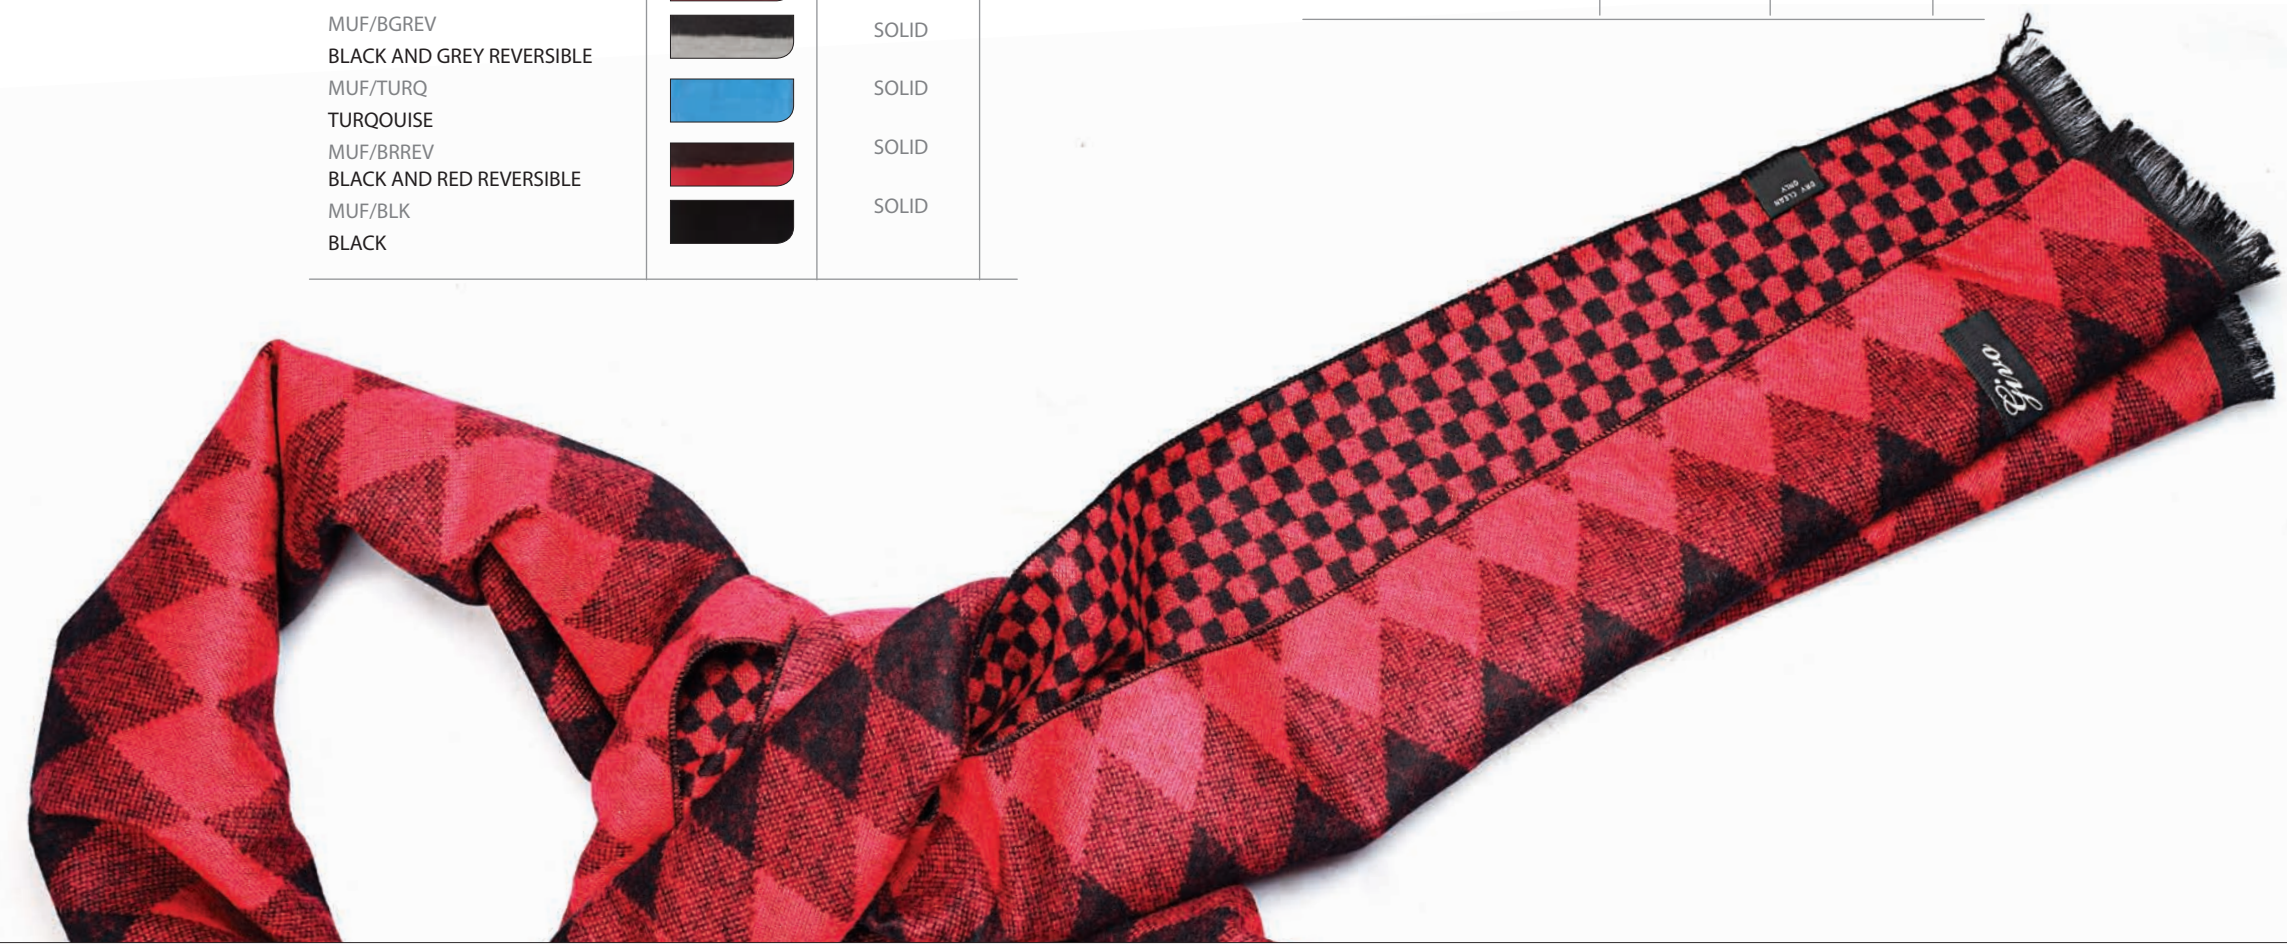

GRL CODE	COLOR	TYPE
MUF/GREN		SOLID
MUF/YELL		SOLID
MUF/PURP		SOLID
MUF/LBLU		SOLID
MUF/MARO		SOLID
MUF/NAVY		SOLID
MUF/ORAN		SOLID
MUF/PECH		SOLID
MUF/RED		SOLID
MUF/RED1		SOLID
MUF/BGREV		SOLID
MUF/TURQ		SOLID
MUF/BRREV		SOLID
MUF/BLK		SOLID

GRL CODE	COLOR	TYPE
MUF/PR/1		PRINTED
MUF/PR/2		PRINTED
MUF/PR/3		PRINTED
MUF/PR/4		PRINTED
MUF/PR/5		PRINTED
MUF/PR/6		PRINTED
MUF/PR/7		PRINTED
MUF/PR/8		PRINTED
MUF/PR/9		PRINTED
MUF/PR/10		PRINTED
MUF/PR/11		PRINTED